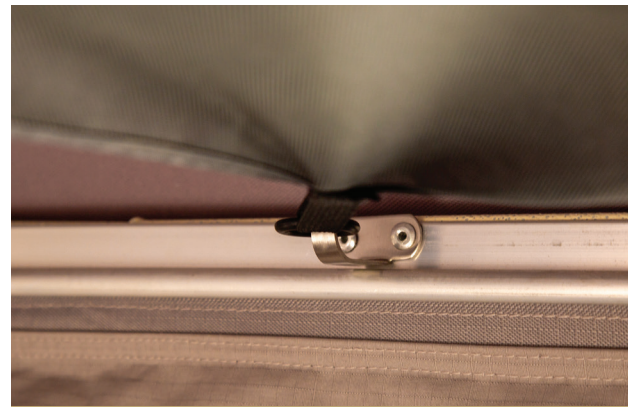

High Quality Hardware